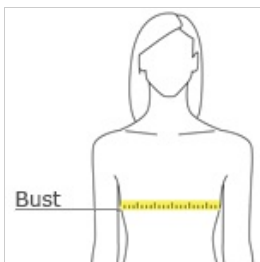

## Ladies Packable Wind Jacket EB501

Wind was the inspiration for this compact layer—and it packs down into a pocket, making it easy to carry wherever you go. Hood with drawcord and toggles for adjustability, contrast reverse coil zipper, underarm vents, front zippered pockets with packable right pocket, elastic cuffs and an open hem. Contrast Eddie Bauer logo on hem. Made of 100% nylon.

front

back

### HOW TO MEASURE

#### BUST

With arms down at sides, measure around the upper body, under arms and around the fullest part of the bust.